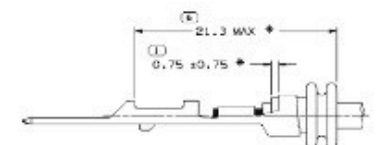

M 0247310

TERMINAL, SEAL AND CABLE ALIGNMENT
SCALE 5:1

VIEW TO X-X

THREE RIB SEAL POSITION REF
SCALE 5:1

TWO RIB SEAL POSITION REF
SCALE 5:1