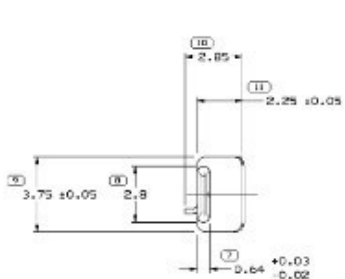

M 0247310

TERMINAL, SEAL AND CABLE ALIGNMENT
SCALE 5:1

VIEW TO X-X

THREE RIB SEAL POSITION REF
SCALE 5:1

TWO RIB SEAL POSITION REF
SCALE 5:1