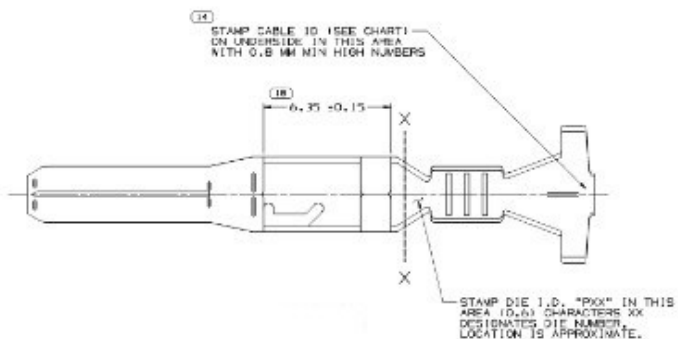

M 0247310

TERMINAL, SEAL AND CABLE ALIGNMENT
SCALE 5:1

VIEW TO X-X

THREE RIB SEAL POSITION REF
SCALE 5:1

TWO RIB SEAL POSITION REF
SCALE 5:1