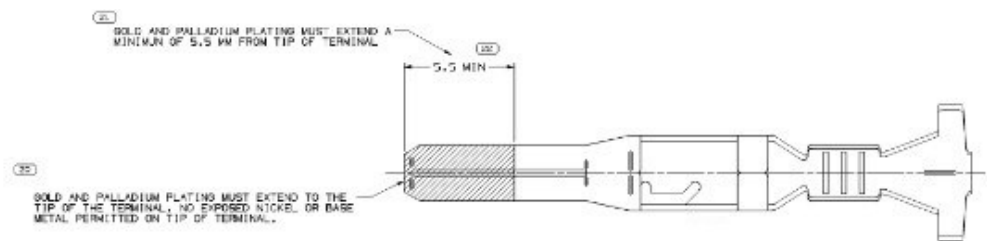

M 0247310

TERMINAL, SEAL AND CABLE ALIGNMENT
SCALE 5:1

VIEW TO X-X

THREE RIB SEAL POSITION REF
SCALE 5:1

TWO RIB SEAL POSITION REF
SCALE 5:1