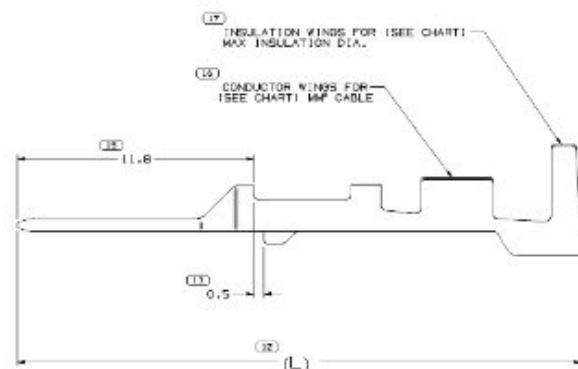

M 0247310

TERMINAL, SEAL AND CABLE ALIGNMENT
SCALE 5:1

VIEW TO X-X

THREE RIB SEAL POSITION REF
SCALE 5:1

TWO RIB SEAL POSITION REF
SCALE 5:1