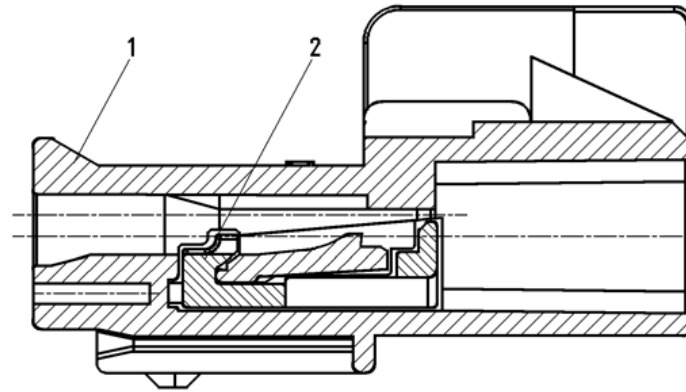

M 15341562-K - KIT connettore Delphi GT150 Unsealed 4 vie p.m. GRIGIO

Remarks :

- maximum draft angle $0^{\circ}30'$
- signs and engravings 0,2 mm raised
- part must fit with ID-No.: 406 654,
Part No.: 1534 1543

Herstellerzeichen $\Delta = 15 \text{ mm}$