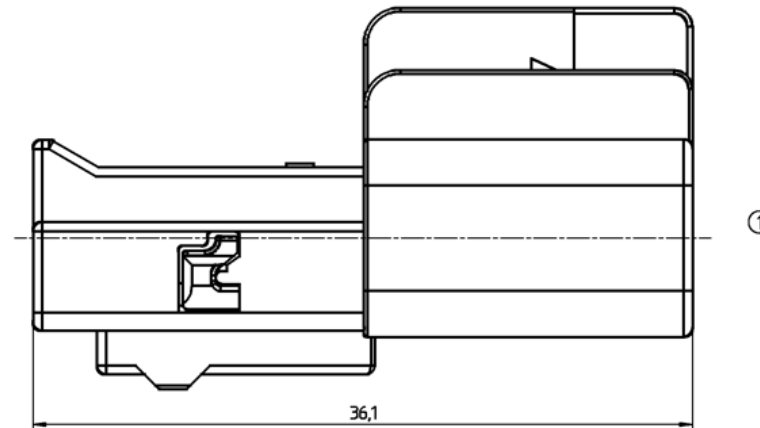

M 15341562-K - KIT connettore Delphi GT150 Unsealed 4 vie p.m. GRIGIO

Remarks :

- maximum draft angle $0^{\circ}30'$
- signs and engravings 0,2 mm raised
- part must fit with ID-No.: 406 654,
Part No.: 1534 1543

Herstellerzeichen $\Delta = 15 \text{ mm}$