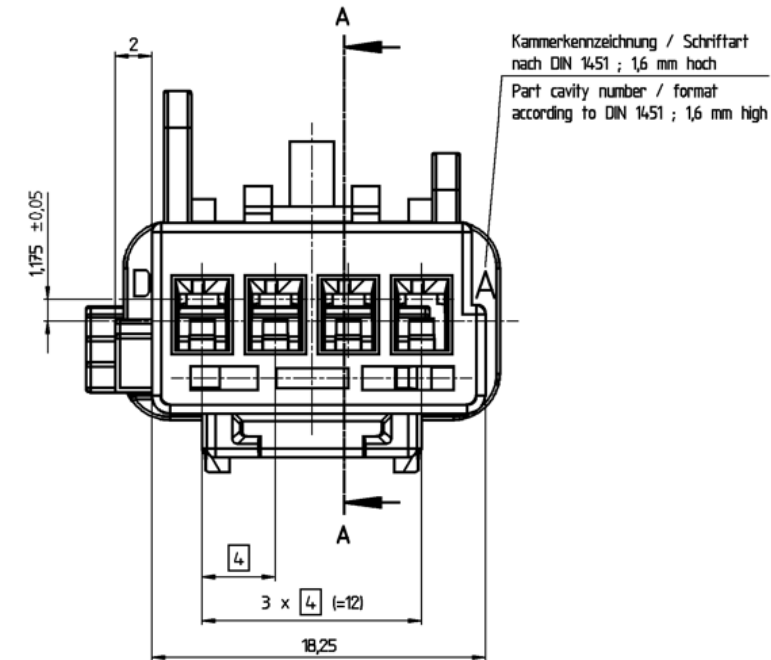

M 15341562-K - KIT connettore Delphi GT150 Unsealed 4 vie p.m. GRIGIO

Remarks :

- maximum draft angle $0^{\circ}30'$
- signs and engravings 0,2 mm raised
- part must fit with ID-No.: 406 654,
Part No.: 1534 1543

Herstellerzeichen $\Delta = 15 \text{ mm}$