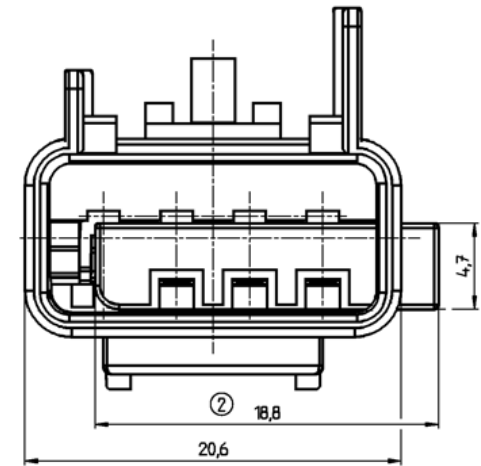

M 15341562-K - KIT connettore Delphi GT150 Unsealed 4 vie p.m. GRIGIO

Remarks :

- maximum draft angle $0^{\circ}30'$
- signs and engravings 0,2 mm raised
- part must fit with ID-No.: 406 654,
Part No.: 1534 1543

Herstellerzeichen $\Delta = 15 \text{ mm}$