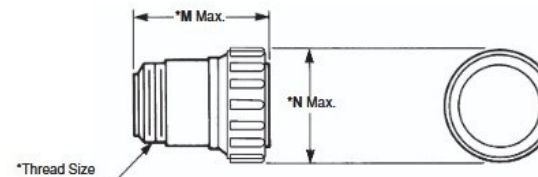

M 206227-1

Square Flange Receptacle

Free-Hanging Receptacle

Plug

Reverse Sex Connectors

(Receptacles accept Type XII Female/socket contacts, Plugs accepts Type XII Male/pin contacts)

Square Flange Receptacle	
With Mounting Holes	_____
	206227-1