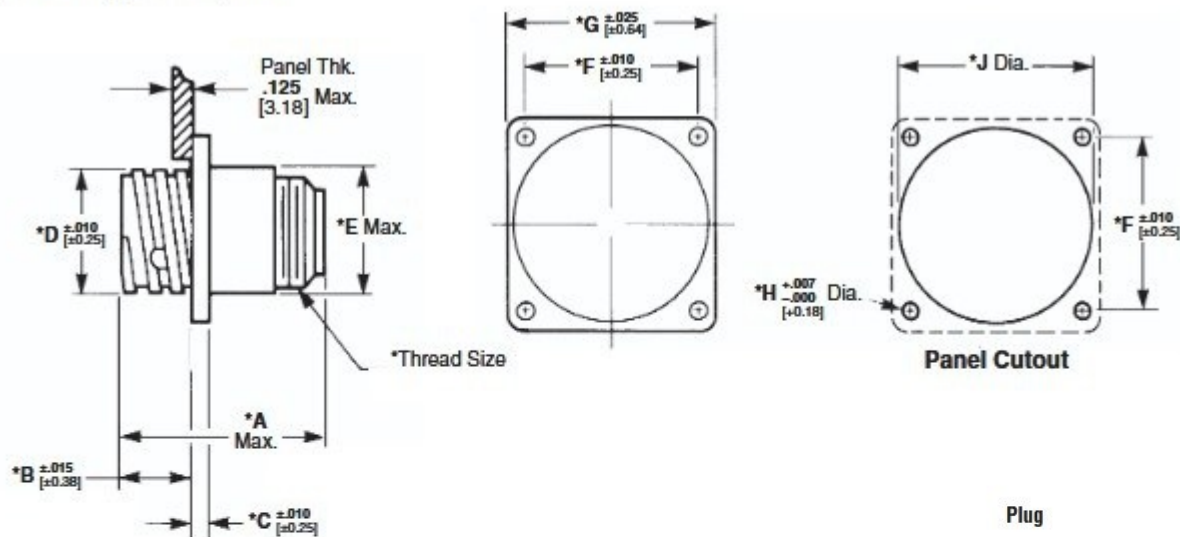

M 206227-1

Square Flange Receptacle

Free-Hanging Receptacle

Plug

Reverse Sex Connectors

(Receptacles accept Type XII Female/socket contacts, Plugs accepts Type XII Male/pin contacts)

Square Flange Receptacle	
With Mounting Holes	_____
	206227-1