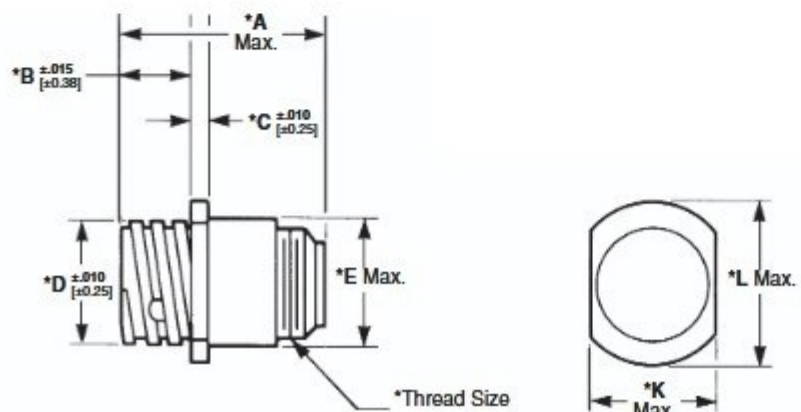

M 206227-1

Square Flange Receptacle

Free-Hanging Receptacle

Plug

Reverse Sex Connectors

(Receptacles accept Type XII Female/socket contacts, Plugs accepts Type XII Male/pin contacts)

Square Flange Receptacle	
With Mounting Holes	_____
	206227-1