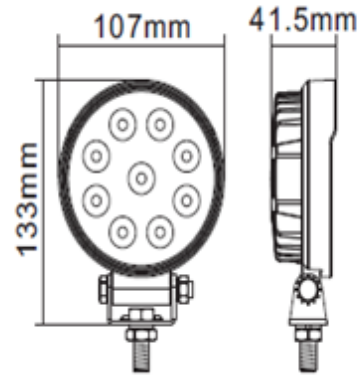

M FT927

SCHEDA TECNICA

LED Chip: OSRAM

Actual Power : 15W

Certificate:CE, RoHS, IP67, IP69K, Emark Operating

Voltage: 10-30V DC

Raw Lumen:2430 lm

Effective Lumen:1650 lm

Current Draw: 1.25A@12V, 0.625A@24V

Color Temperature:6000K

Optional Beam: Flood 60°