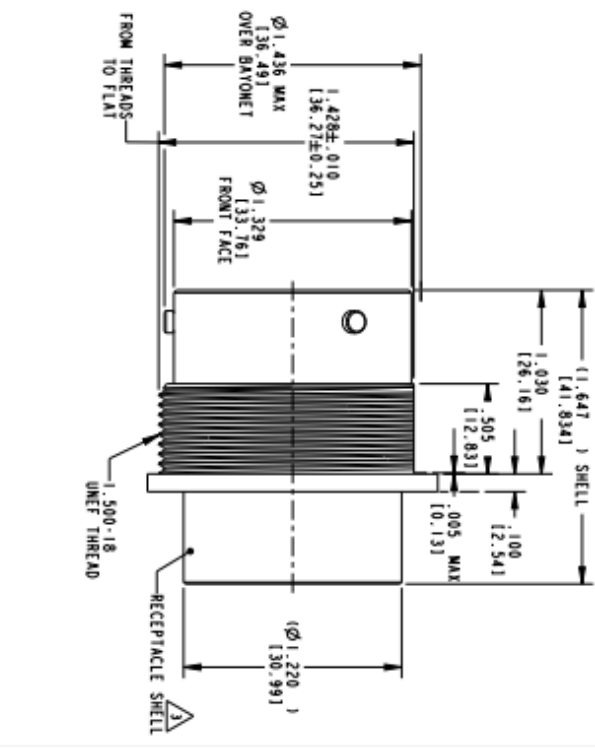

M HD34-18-14S

SCHEDA TECNICA

TYPE: MHD34-18-14S-14S
 COMPANY: MES - IE CONNECTIVITY
 MATERIAL: AL 6000 SERIES
 DATE: 2015

REV. 01

REV.	DESCRIPTION	DATE	BY	CHK
01	NEW RELEASE PER E.O. A14815			
02	REVISION PER ECO-15-001798			

3. MATERIAL: AL 6000 SERIES
 RECEPTACLE SHELL: AL 6000 SERIES
- FOR ARRANGEMENT OF CONTACT LOCATION SEE ENVELOPE DRAWING 0425-013-1800.
 - CONSULT THE FACTORY FOR ELECTRICAL AND MATERIAL SPECIFICATIONS.
- NOTES:

THIS DRAWING IS A CONTROLLED DOCUMENT.

DATE: 03/NOV/1995
 CODE: IONKA
 DRAWING: 0425-016-0000
 REVISION: 0425-015-0000

Customer Drawing

STE IE Connectivity

RECEPTACLE CONNECTOR
 SHELL SIZE 18 BAYONET COUPLING
 HD30 SERIES

SIZE: CAT CODE: DRAWING NO: MHD34-18-14S/15X

SCALE: 2:1 SHEET 1 OF 1 REV. A