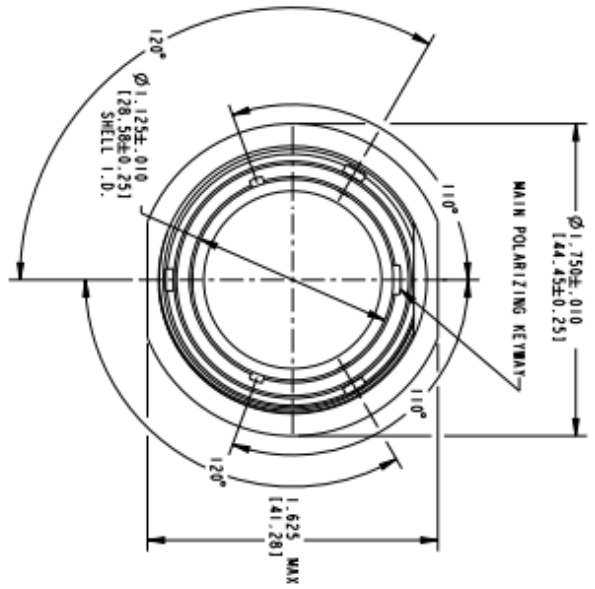

M HD34-18-14S

SCHEDA TECNICA

TYPE: MHD34-18-14S-14S
 COMPANY: MES - IE CONNECTIVITY
 MATERIAL: AL 6000 SERIES
 DATE: 2015

REV. 01

REV.	DESCRIPTION	DATE	BY	CHK
01	NEW RELEASE PER E.O. A14815			
02	REVISION PER ECO-15-001798			

3. MATERIAL: AL 6000 SERIES
 RECEPTACLE SHELL: AL 6000 SERIES
- FOR ARRANGEMENT OF CONTACT LOCATION SEE ENVELOPE DRAWING 0425-013-1800.
 - CONSULT THE FACTORY FOR ELECTRICAL AND MATERIAL SPECIFICATIONS.
- NOTES:

THIS DRAWING IS A CONTROLLED DOCUMENT.

DATE: 03/NOV/1995
 CODE: IONKA
 DRAWING: 0425-016-0000
 REVISION: 0425-015-0000

Customer Drawing

STE IE Connectivity

RECEPTACLE CONNECTOR
 SHELL SIZE 18 BAYONET COUPLING
 HD30 SERIES

SIZE: CAT CODE: DRAWING NO: MHD34-18-14S/15X

SCALE: 2:1 SHEET 1 OF 1 REV. A