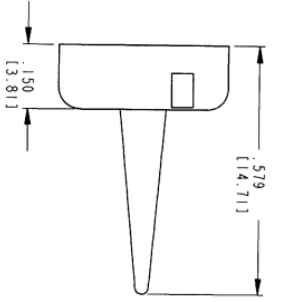

M WP4P

SCHEDA TECNICA

REV	SYM	DESCRIPTION	DATE	APPROVE
A	WP-4P	NEW RELEASE PER E.O. P15534	1-30-98	RDR
A		REVISED PER E.O. P19824	4-27-06	ADP

- NOTES:
1. DIMENSIONS ARE IN INCHES (METRIC).
 2. DIMENSION TOLERANCE: ±.015(.381).
 3. THIS PART MATES WITH DTP04-4P PLUG.
 4. COLOR: ORANGE.

DR.	SIGNATURE & DATE
DW	D. WETTER 01/28/98
CHK	[Signature] 01/27/98
PE	[Signature] 01/27/98
APPD	[Signature] 01/26/98

FOR 4 CONT. RECP.
DTP SERIES
WEDGE LOCK
HOUSING
ENVELOPE

EP	MIL. CODE
B	WP-4P
DWG CODE	SHEET 1 OF 1