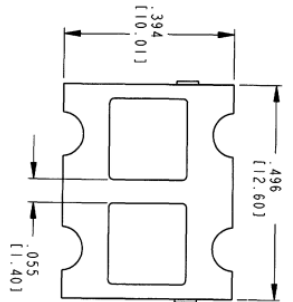

M WP4P

SCHEDA TECNICA

REV	SYM	DESCRIPTION	DATE	APPROVE
A	WP-4P	NEW RELEASE PER E.O. P15534	1-30-98	RDR
A		REVISED PER E.O. P19824	4-27-06	ADP

- NOTES:
1. DIMENSIONS ARE IN INCHES (METRIC).
 2. DIMENSION TOLERANCE: ±.015(.381).
 3. THIS PART MATES WITH DTP04-4P PLUG.
 4. COLOR: ORANGE.

DR.	SIGNATURE & DATE
DW	D. WETTER 01/28/98
CHK	[Signature] 01/27/98
PE	[Signature] 01/27/98
APPD	[Signature] 01/26/98

FOR 4 CONT. RECP.
DTP SERIES
WEDGE LOCK
HOUSING
ENVELOPE

EP	MIL. CODE
B	WP-4P
DWG CODE	SHEET 1 OF 1